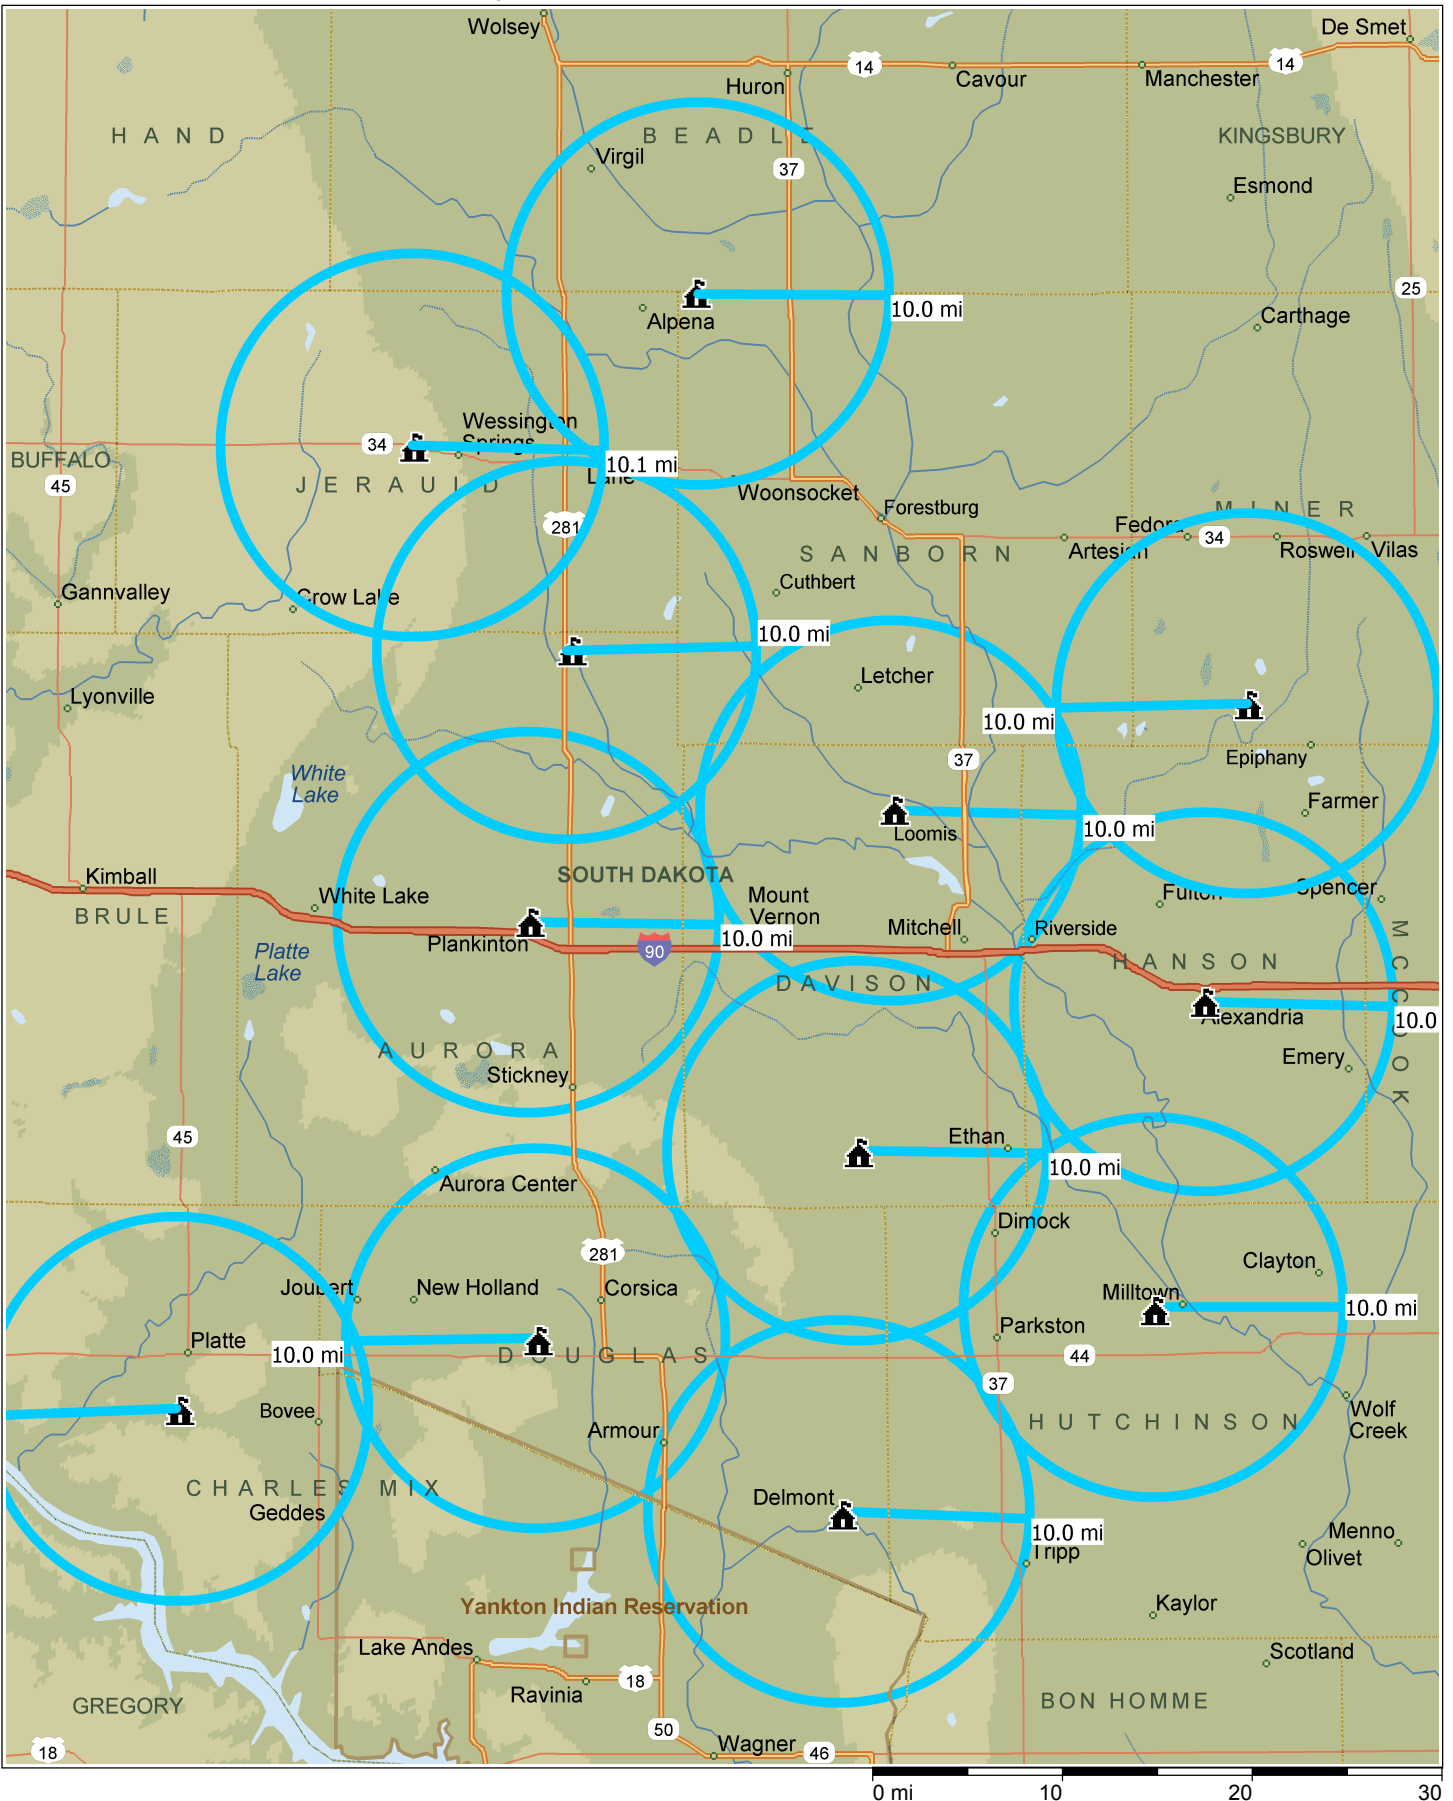

Straight Line RTK Network 12Towers

Copyright © and (P) 1988–2006 Microsoft Corporation and/or its suppliers. All rights reserved. <http://www.microsoft.com/mappoint/>
Portions © 1990–2005 InstallShield Software Corporation. All rights reserved. Certain mapping and direction data © 2005 NAVTEQ. All rights reserved. The Data for areas of Canada includes information taken with permission from Canadian authorities, including: © Her Majesty the Queen in Right of Canada, © Queen's Printer for Ontario. NAVTEQ and NAVTEQ ON BOARD are trademarks of NAVTEQ. © 2005 Tele Atlas North America, Inc. All rights reserved. Tele Atlas and Tele Atlas North America are trademarks of Tele Atlas, Inc.